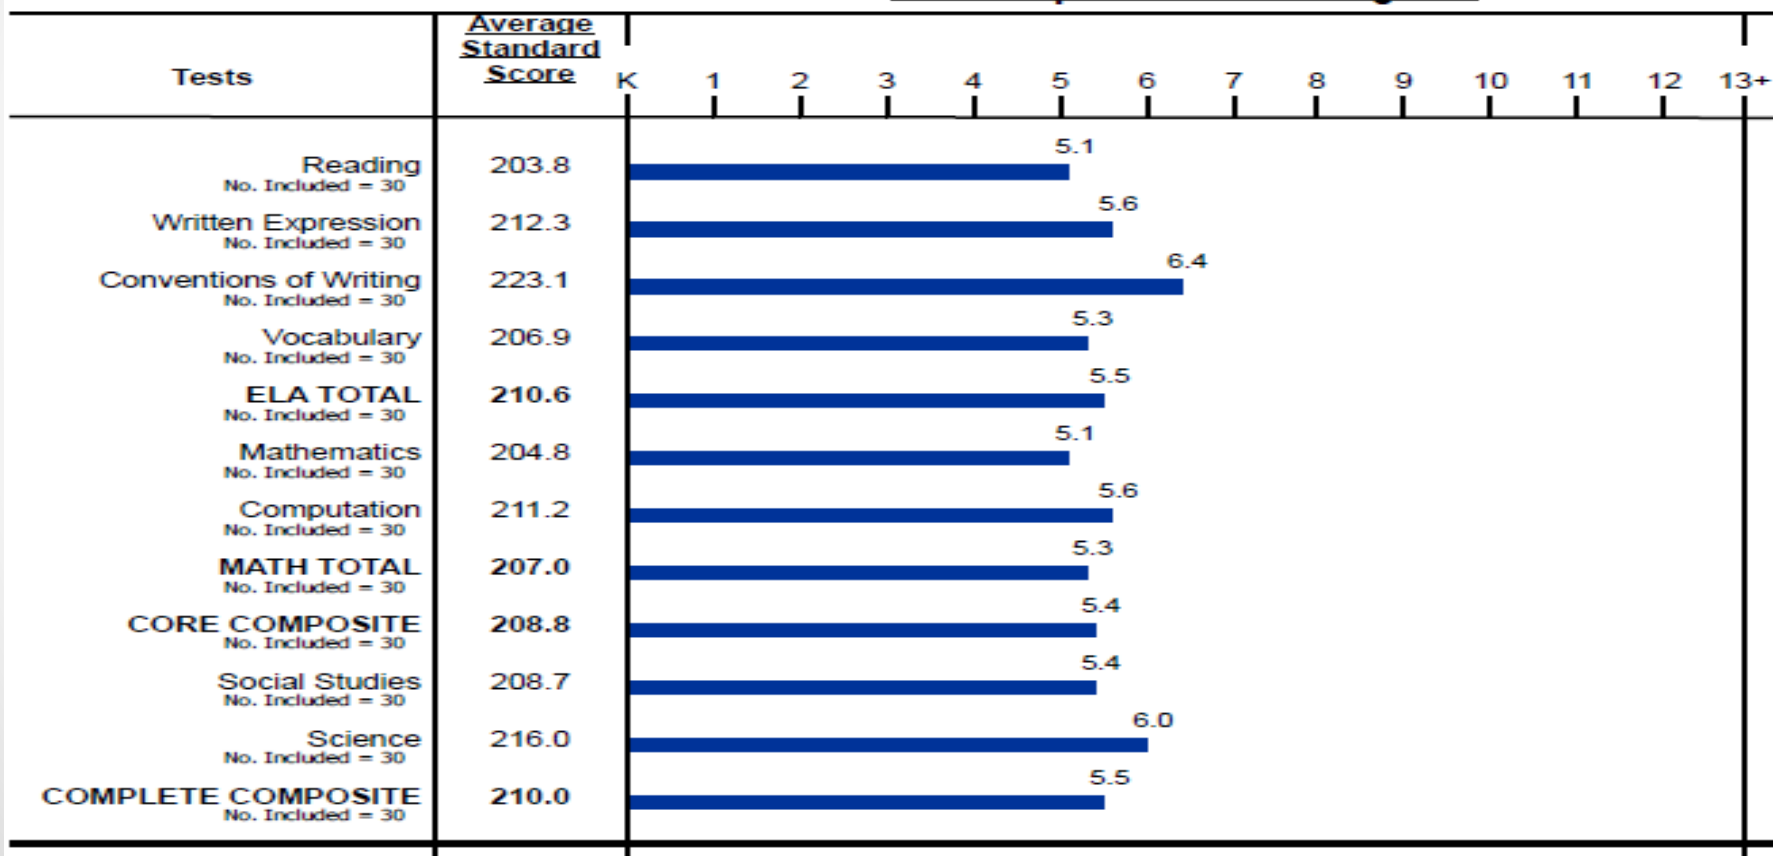

Current Grade 5

Group Profile for Our Lady Of Refuge

Group Code: 256
Iowa Assessments™

Form: E

Test Date: 10/07/2013

Norms: Fall 2011

Grade: 5

Level: 11

Building: Our Lady Of Refuge

Arch: Detroit Archdiocese

Grade Equivalent of Average SS