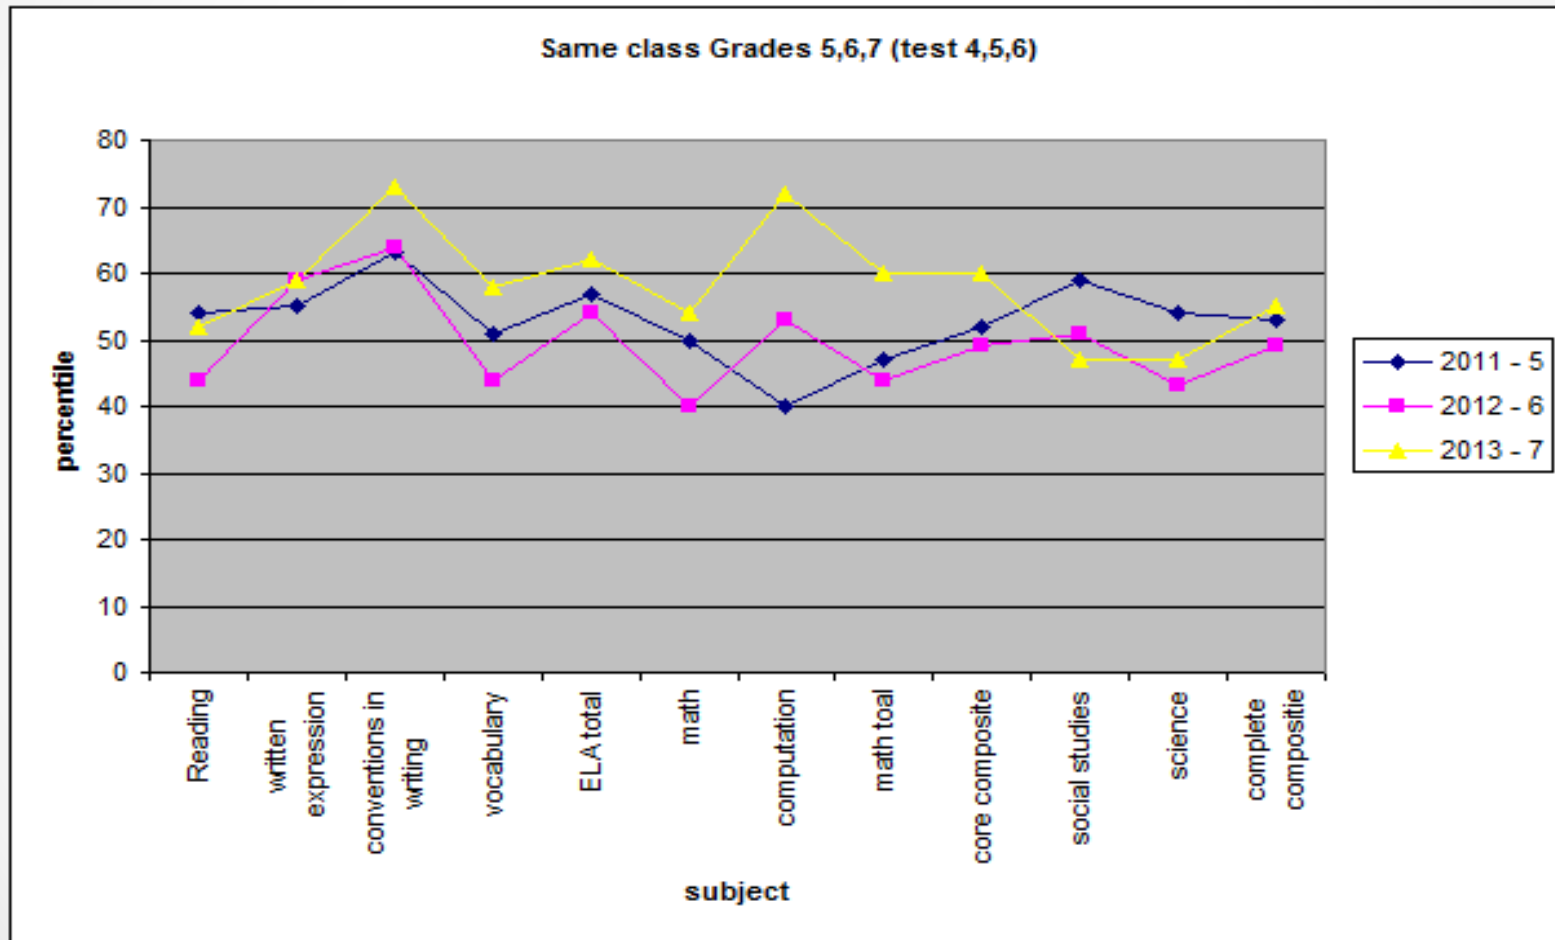

Grade: 5

Level: 11

Building: Our Lady Of Refuge

Arch: Detroit Archdiocese

Grade Equivalent of Average SS

Same Class Grade 5,6,7

Same Class Grade 6,7,8