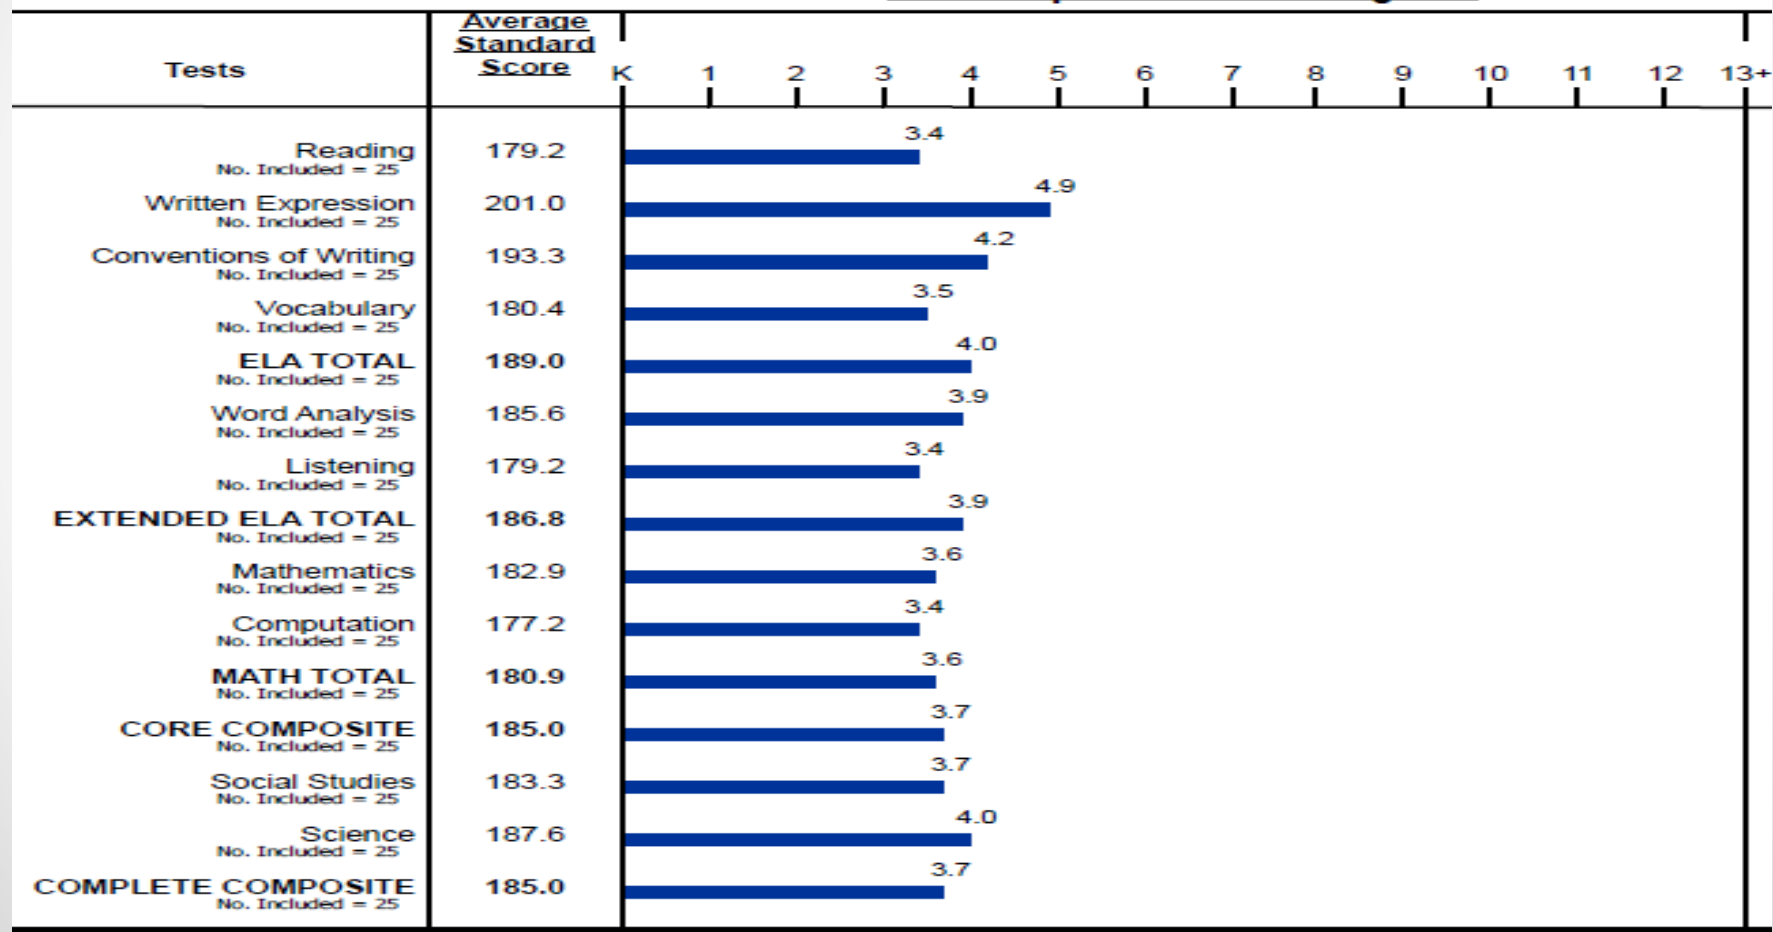

Current Grade 3

Group Profile for Our Lady Of Refuge

Group Code: 256
owa Assessments™
Form: E
Test Date: 10/07/2013
Norms: Fall 2011

Grade: 3
Level: 9
Building: Our Lady Of Refuge

Arch: Detroit Archdiocese

Grade Equivalent of Average SS